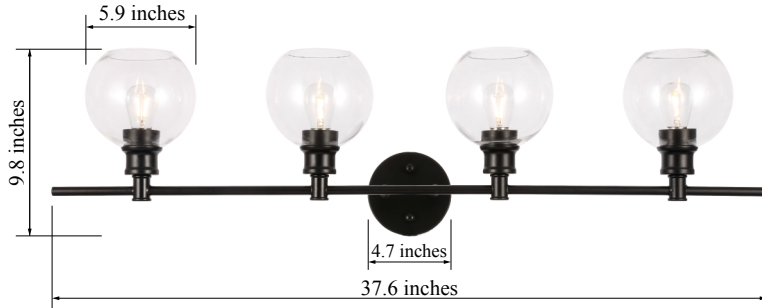

PRODUCT SPECIFICATION SHEET

COLLIER COLLECTION

Collier 4-Light Wall lamp Clear Glass

Black
Item No:LD2322BK

Brass
Item No:LD2322BR

Chrome
Item No:LD2322C

Available Finishes

Dimensions

Back plate Size(in)	D4.7"H1"
Chain/Rod Length	N/A
Width	37.6"
Extension	8"
Height	9.8"
Maximum Height	N/A

Specifications

Finish	3 Finishes
Material	Iron / Glass
Glass Color	Clear
Type	Wall lamp
Hanging Device	N/A
Voltage	110-125V
Dimmable	Yes
Warranty	1 Year Limited
Shipment Type	Small Parcel

Bulb / Socket

Socket Type	E26
Number of Lights	4
Wattage/Bulb	40W
Included	No

Installation

Indoor/Outdoor	Indoor
Dry/Wet/Damp	Dry
Weight	5.73 LBS
Wire Length	11"
Safety Rating	ETL Listed